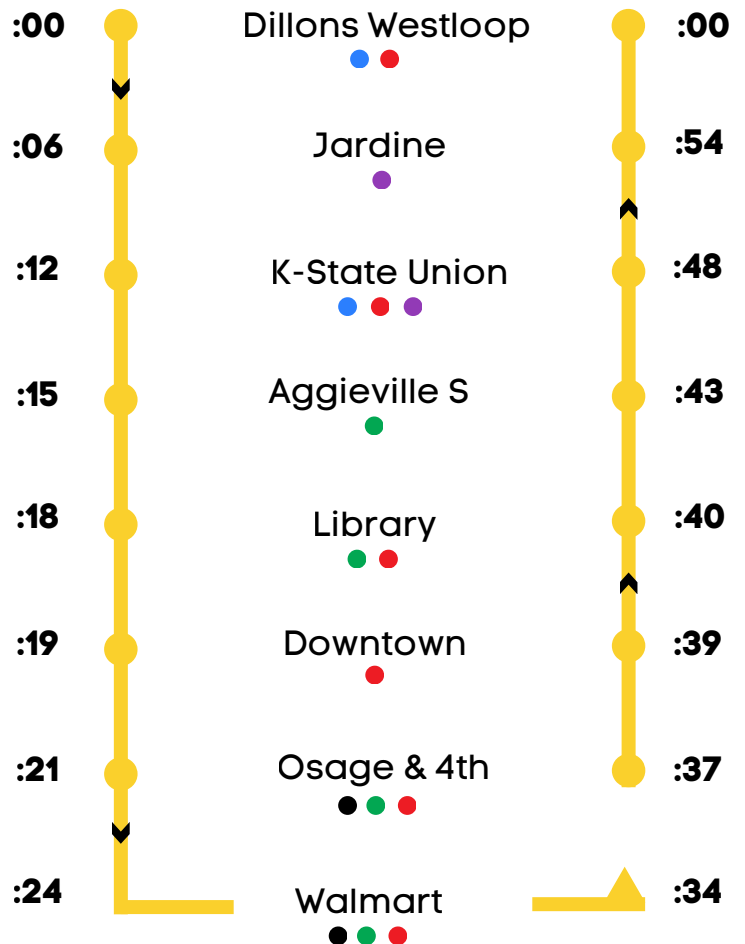

Want to stay up to date on the latest ATA info like current events, service closures, free fare days, and more?

Follow Us!

ROUTE 1

EASTBOUND (AM, PM)

:00 :30	MATC (7:00, 8:30, 10:00, 11:30, 1:00, 2:30, 4:00, 5:30)
:04 :34	Garden Way (7:04, 8:34, 10:04, 11:34, 1:04, 2:34, 4:04, 5:34)
:05 :35	Walgreens W (7:05, 8:35, 10:05, 11:35, 1:05, 2:35, 4:05, 5:35)
:07 :37	Dillons Westloop (7:07, 8:37, 10:07, 11:37, 1:07, 2:37, 4:07, 5:37)
:09 :39	Beechwood S (7:09, 8:39, 10:09, 11:39, 1:09, 2:39, 4:09, 5:39)
:11 :41	Dickens (7:11, 8:41, 10:11, 11:41, 1:11, 2:41, 4:11, 5:41)
:13 :43	College & Claflin (7:13, 8:43, 10:13, 11:43, 1:13, 2:43, 4:13, 5:43)
:16 :46	Lafene (7:16, 8:46, 10:16, 11:46, 1:16, 2:46, 4:16, 5:46)
:17 :47	Cats' Cupboard (7:17, 8:47, 10:17, 11:47, 1:17, 2:47, 4:17, 5:47)
:19 :49	K-State Union (7:19, 8:49, 10:19, 11:49, 1:19, 2:49, 4:19, 5:49)
:22 :52	Aggieville S (7:22, 8:52, 10:22, 11:52, 1:22, 2:52, 4:22, 5:52)
:23 :53	City Park E (7:23, 8:53, 10:23, 11:53, 1:23, 2:53, 4:23, 5:53)
:24 :54	City Hall (7:24, 8:54, 10:24, 11:54, 1:24, 2:54, 4:24, 5:54)
:26 :56	Douglass Center (7:26, 8:56, 10:26, 11:56, 1:26, 2:56, 4:26, 5:56)
:28 :58	Conference Center (7:28, 8:58, 10:28, 11:58, 1:28, 2:58, 4:28, 5:58)
:30 :00	Mall (7:30, 9:00, 10:30, 12:00, 1:30, 3:00, 4:30, 6:00)
:31 :01	Downtown (7:31, 9:01, 10:31, 12:01, 1:31, 3:01, 4:31, 6:01)
:32 :02	Library (7:32, 9:02, 10:32, 12:02, 1:32, 3:02, 4:32, 6:02)
:33 :03	Post Office (7:33, 9:03, 10:33, 12:03, 1:33, 3:03, 4:33, 6:03)
:34 :04	Osage & 4th (7:34, 9:04, 10:34, 12:04, 1:34, 3:04, 4:34, 6:04)
:34 :04	Hy-Vee (7:34, 9:04, 10:34, 12:04, 1:34, 3:04, 4:34, 6:04)
:38 :08	Dillons E (7:38, 9:08, 10:38, 12:08, 1:38, 3:08, 4:38, 6:08)
:41 :11	Walmart (7:41, 9:11, 10:41, 12:11, 1:41, 3:11, 4:41, 6:11)

ROUTE 5

**SUMMER 2026
SERVICE**

First Stop: Target at **9:00 am**
Final Stop: Gramercy at **5:45 pm**