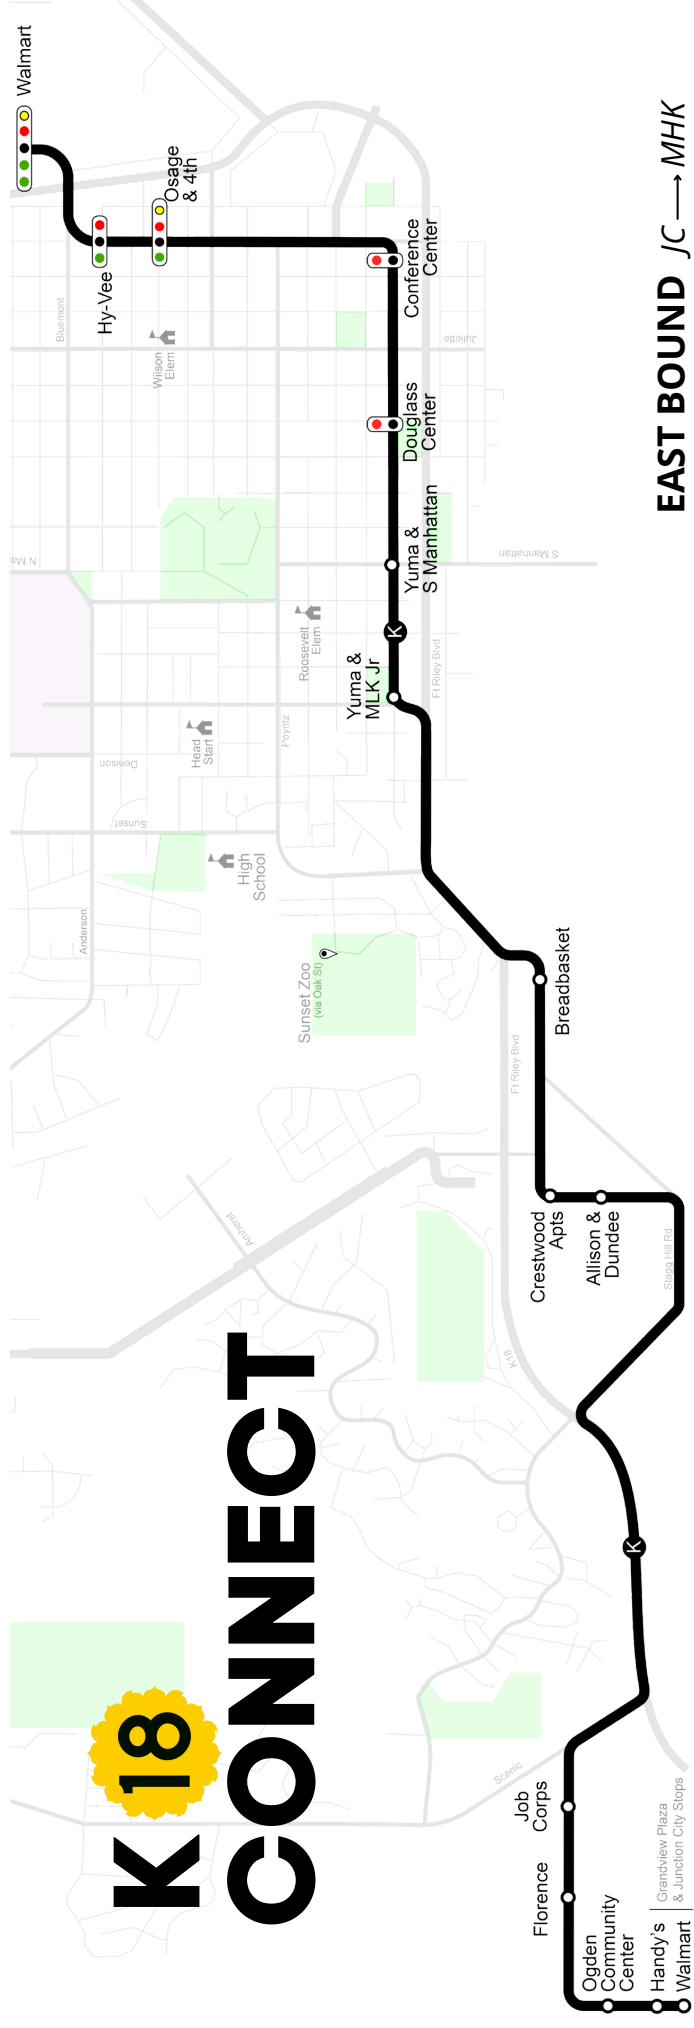

K18 CONNECT

EAST BOUND JC → MHK

First Stop: JC Walmart at 6:00 am
Final Stop: MHK Walmart at 6:20 pm