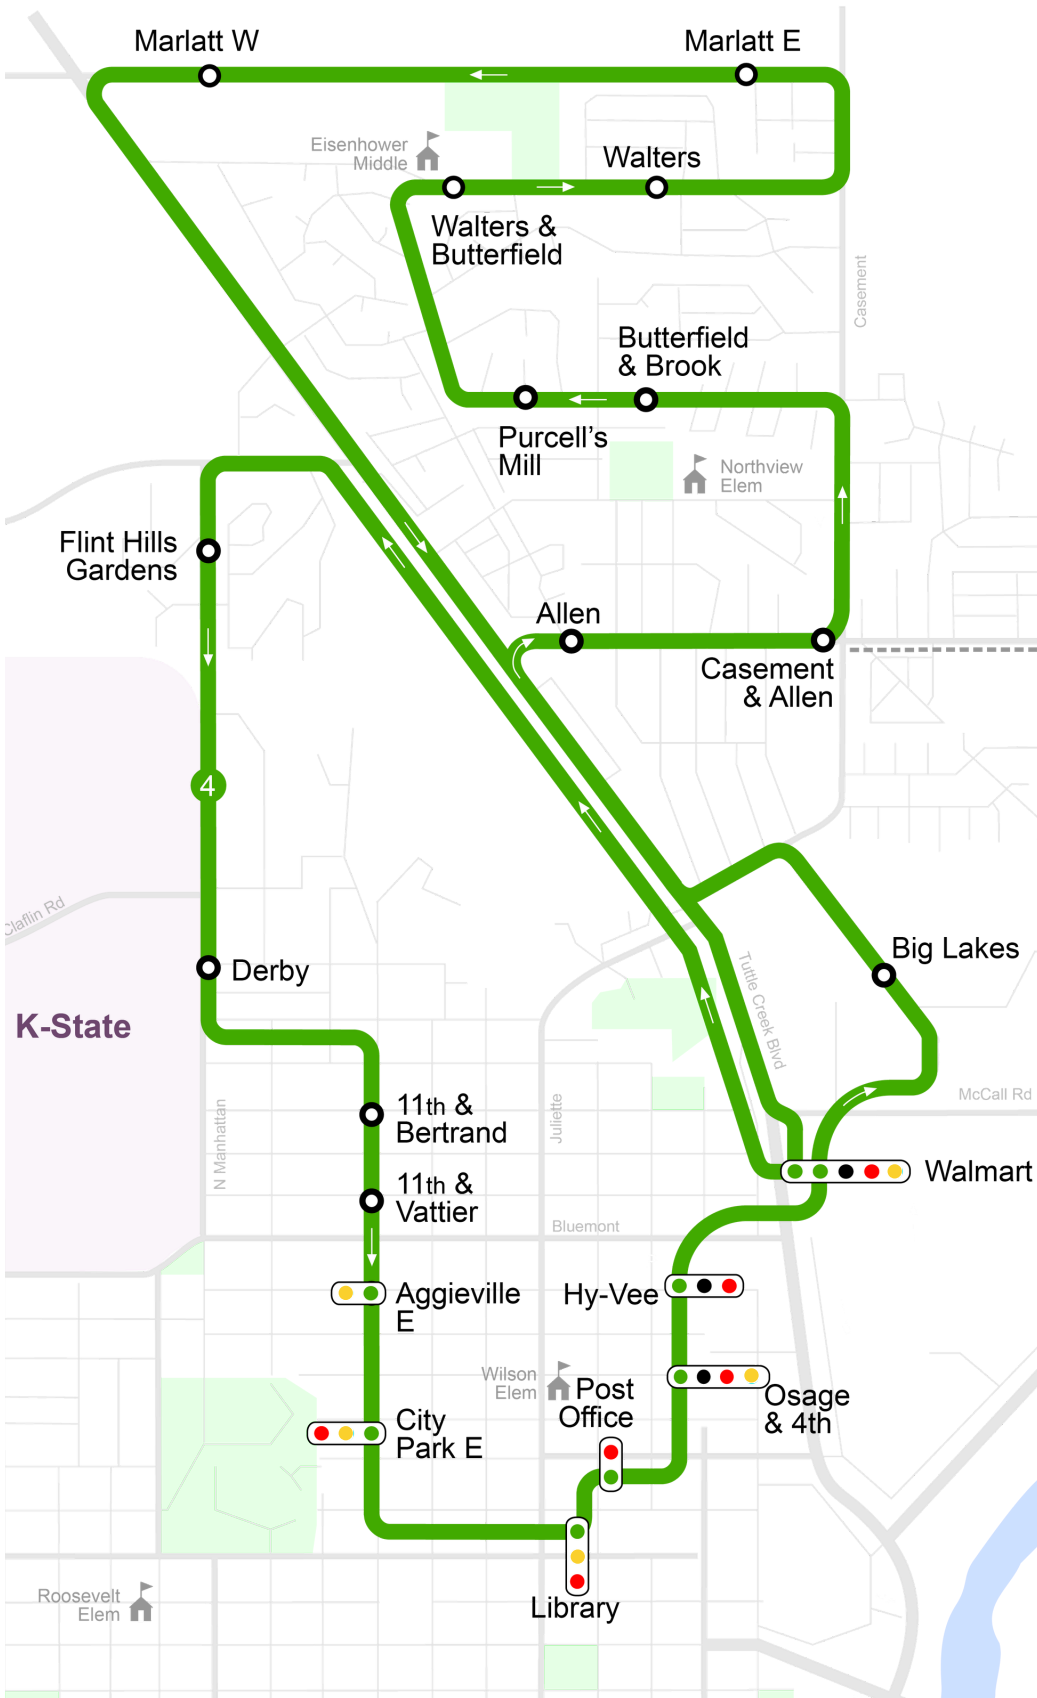

ROUTE 4

First Stop: Walmart at 7:00 am
Final Stop: Walmart at 6:48 pm

- :00 ● Walmart ● ● ●
- :02 ● Big Lakes
- :06 ● Allen
- :07 ● Casement & Allen
- :10 ● Butterfield & Brook
- :10 ● Purcell's Mill
- :11 ● Walters & Butterfield
- :12 ● Walters
- :14 ● Marlatt E
- :15 ● Marlatt W
- :23 ● Walmart ● ● ●
- :30 ● Flint Hills Gardens
- :33 ● Derby ●
- :35 ● Bertrand & 11th
- :36 ● Vattier & 11th
- :38 ● Aggieville E ●
- :39 ● City Park E ● ●
- :42 ● Library ● ●
- :43 ● Post Office ●
- :44 ● Osage & 4th ● ● ●
- :45 ● Hy-Vee ● ●
- :48 ● Walmart ● ● ●