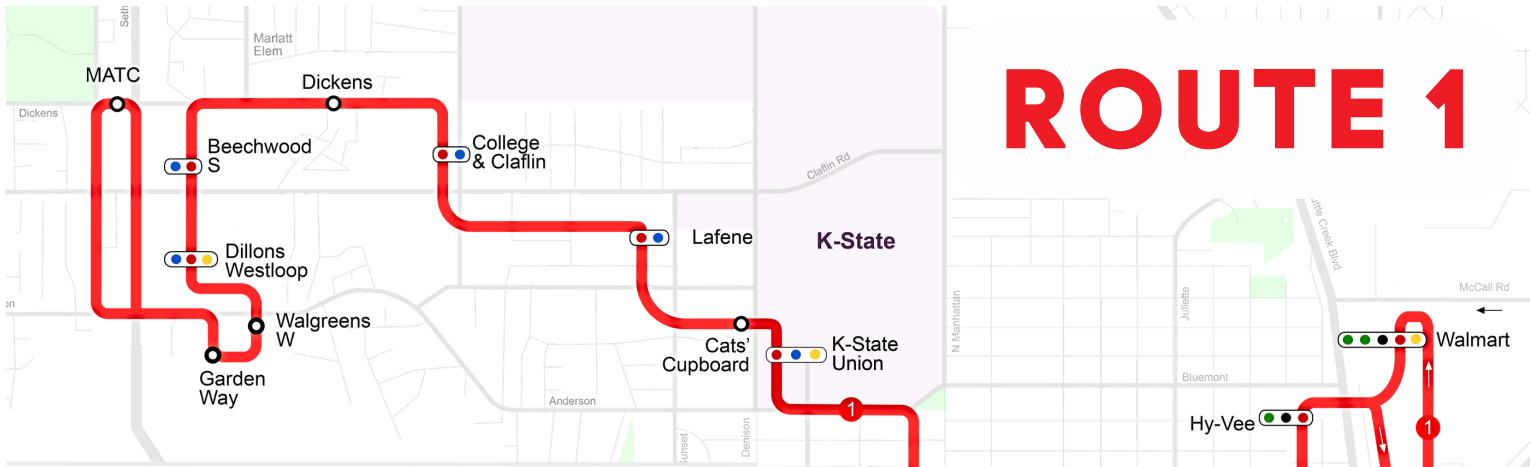

ROUTE 1

EASTBOUND (AM, PM)

:00 | :30	MATC (7:00, 8:30, 10:00, 11:30, 1:00, 2:30, 4:00, 5:30)
:04 | :34	Garden Way (7:04, 8:34, 10:04, 11:34, 1:04, 2:34, 4:04, 5:34)
:05 | :35	Walgreens W (7:05, 8:35, 10:05, 11:35, 1:05, 2:35, 4:05, 5:35)
:07 | :37	Dillons Westloop (7:07, 8:37, 10:07, 11:37, 1:07, 2:37, 4:07, 5:37)
:09 | :39	Beechwood S (7:09, 8:39, 10:09, 11:39, 1:09, 2:39, 4:09, 5:39)
:11 | :41	Dickens (7:11, 8:41, 10:11, 11:41, 1:11, 2:41, 4:11, 5:41)
:13 | :43	College & Claflin (7:13, 8:43, 10:13, 11:43, 1:13, 2:43, 4:13, 5:43)
:16 | :46	Lafene (7:16, 8:46, 10:16, 11:46, 1:16, 2:46, 4:16, 5:46)
:17 | :47	Cats' Cupboard (7:17, 8:47, 10:17, 11:47, 1:17, 2:47, 4:17, 5:47)
:19 | :49	K-State Union (7:19, 8:49, 10:19, 11:49, 1:19, 2:49, 4:19, 5:49)
:22 | :52	Aggieville S (7:22, 8:52, 10:22, 11:52, 1:22, 2:52, 4:22, 5:52)
:23 | :53	City Park E (7:23, 8:53, 10:23, 11:53, 1:23, 2:53, 4:23, 5:53)
:24 | :54	City Hall (7:24, 8:54, 10:24, 11:54, 1:24, 2:54, 4:24, 5:54)
:26 | :56	Douglass Center (7:26, 8:56, 10:26, 11:56, 1:26, 2:56, 4:26, 5:56)
:28 | :58	Conference Center (7:28, 8:58, 10:28, 11:58, 1:28, 2:58, 4:28, 5:58)
:30 | :00	Mall (7:30, 9:00, 10:30, 12:00, 1:30, 3:00, 4:30, 6:00)
:31 | :01	Downtown (7:31, 9:01, 10:31, 12:01, 1:31, 3:01, 4:31, 6:01)
:32 | :02	Library (7:32, 9:02, 10:32, 12:02, 1:32, 3:02, 4:32, 6:02)
:33 | :03	Post Office (7:33, 9:03, 10:33, 12:03, 1:33, 3:03, 4:33, 6:03)
:34 | :04	Osage & 4th (7:34, 9:04, 10:34, 12:04, 1:34, 3:04, 4:34, 6:04)
:34 | :04	Hy-Vee (7:34, 9:04, 10:34, 12:04, 1:34, 3:04, 4:34, 6:04)
:38 | :08	Dillons E (7:38, 9:08, 10:38, 12:08, 1:38, 3:08, 4:38, 6:08)
:41 | :11	Walmart (7:41, 9:11, 10:41, 12:11, 1:41, 3:11, 4:41, 6:11)

WESTBOUND (AM, PM)