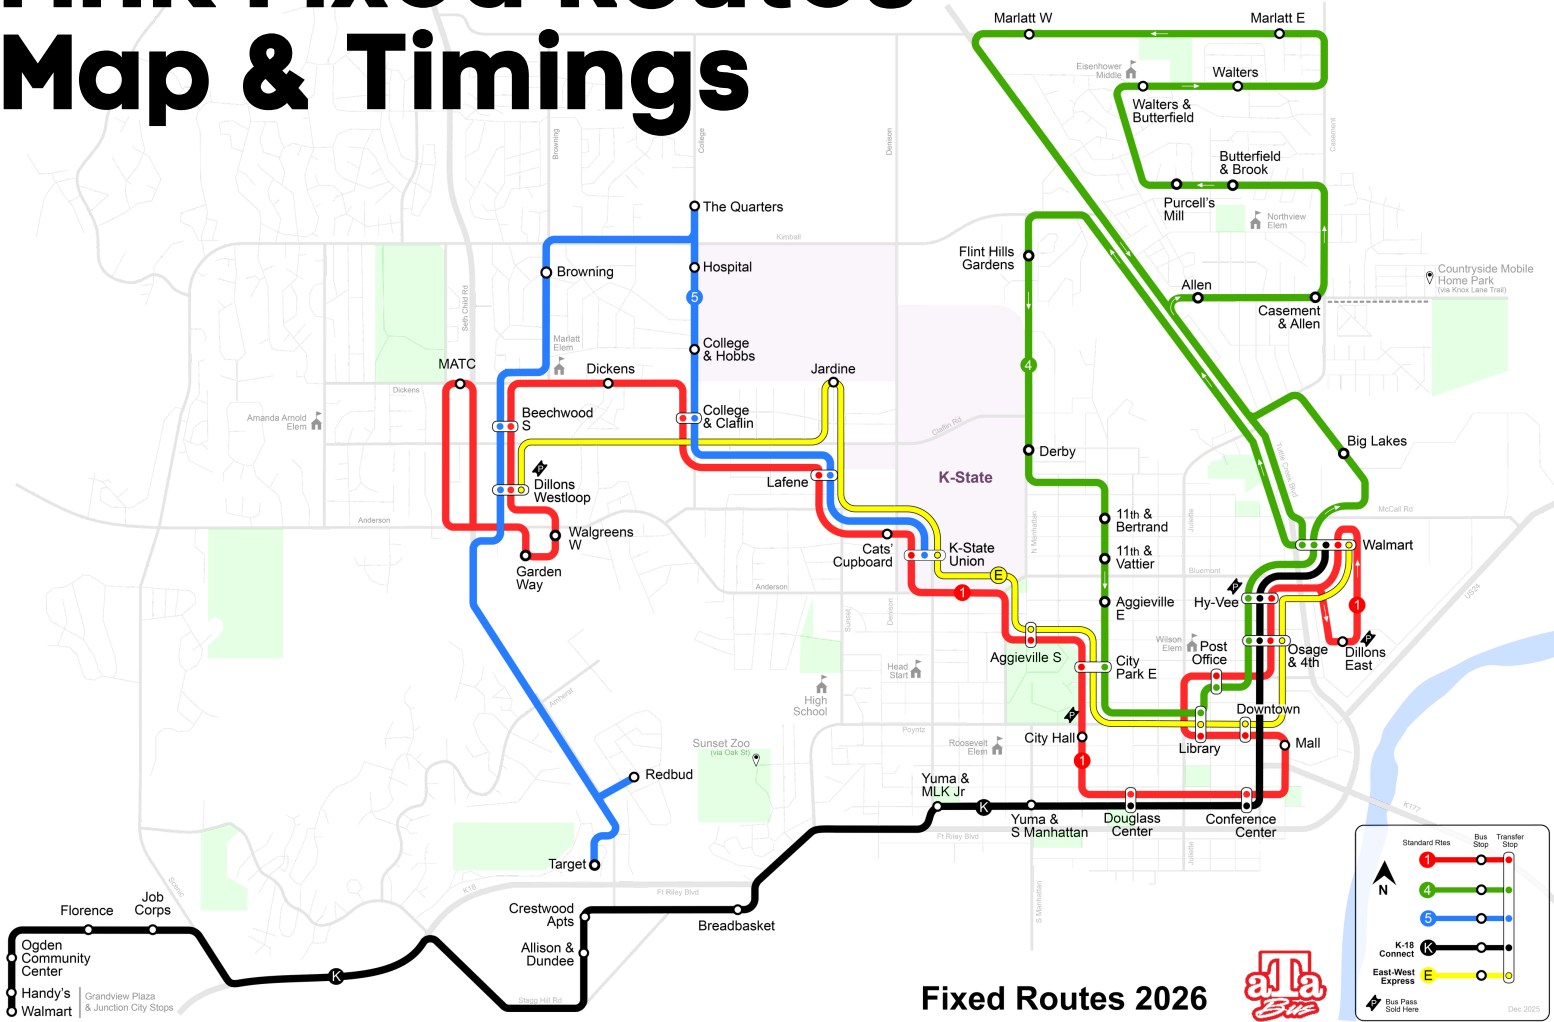

MHK Fixed Routes Map & Timings

Map Guide

:27 Time after the hour that the bus arrives at the stop
 Ex. 8:27am 11:27am 2:27pm 5:27pm

↙ ↗ Direction the Bus is headed (which stops are next)
 ▲ Ex. ▲ Bus is going toward the Post Office

📱 Download the app "Transit" to view the buses in real time, map your route, and purchase your fare

Find out where you can transfer to a different route

●	●	●
●	●	●
●	●	●

● - R1 ● - EWX ● - R4
 ● - R5 ● - KSU ● - K18

ROUTE 4

First Stop: Walmart at 7:00 am
Final Stop: Walmart at 6:48 pm

- :00 ● Walmart ● ● ●
- :02 ● Big Lakes
- :06 ● Allen
- :07 ● Casement & Allen
- :10 ● Butterfield & Brook
- :10 ● Purcell's Mill
- :11 ● Walters & Butterfield
- :12 ● Walters
- :14 ● Marlatt E
- :15 ● Marlatt W
- :23 ● Walmart ● ● ●
- :30 ● Flint Hills Gardens
- :33 ● Derby ●
- :35 ● Bertrand & 11th
- :36 ● Vattier & 11th
- :38 ● Aggieville E ●
- :39 ● City Park E ● ●
- :42 ● Library ● ●
- :43 ● Post Office ●
- :44 ● Osage & 4th ● ● ●
- :45 ● Hy-Vee ● ●
- :48 ● Walmart ● ● ●

ROUTE 5

**SUMMER 2026
SERVICE**

First Stop: Target at **9:00 am**
Final Stop: Gramercy at **5:45 pm**