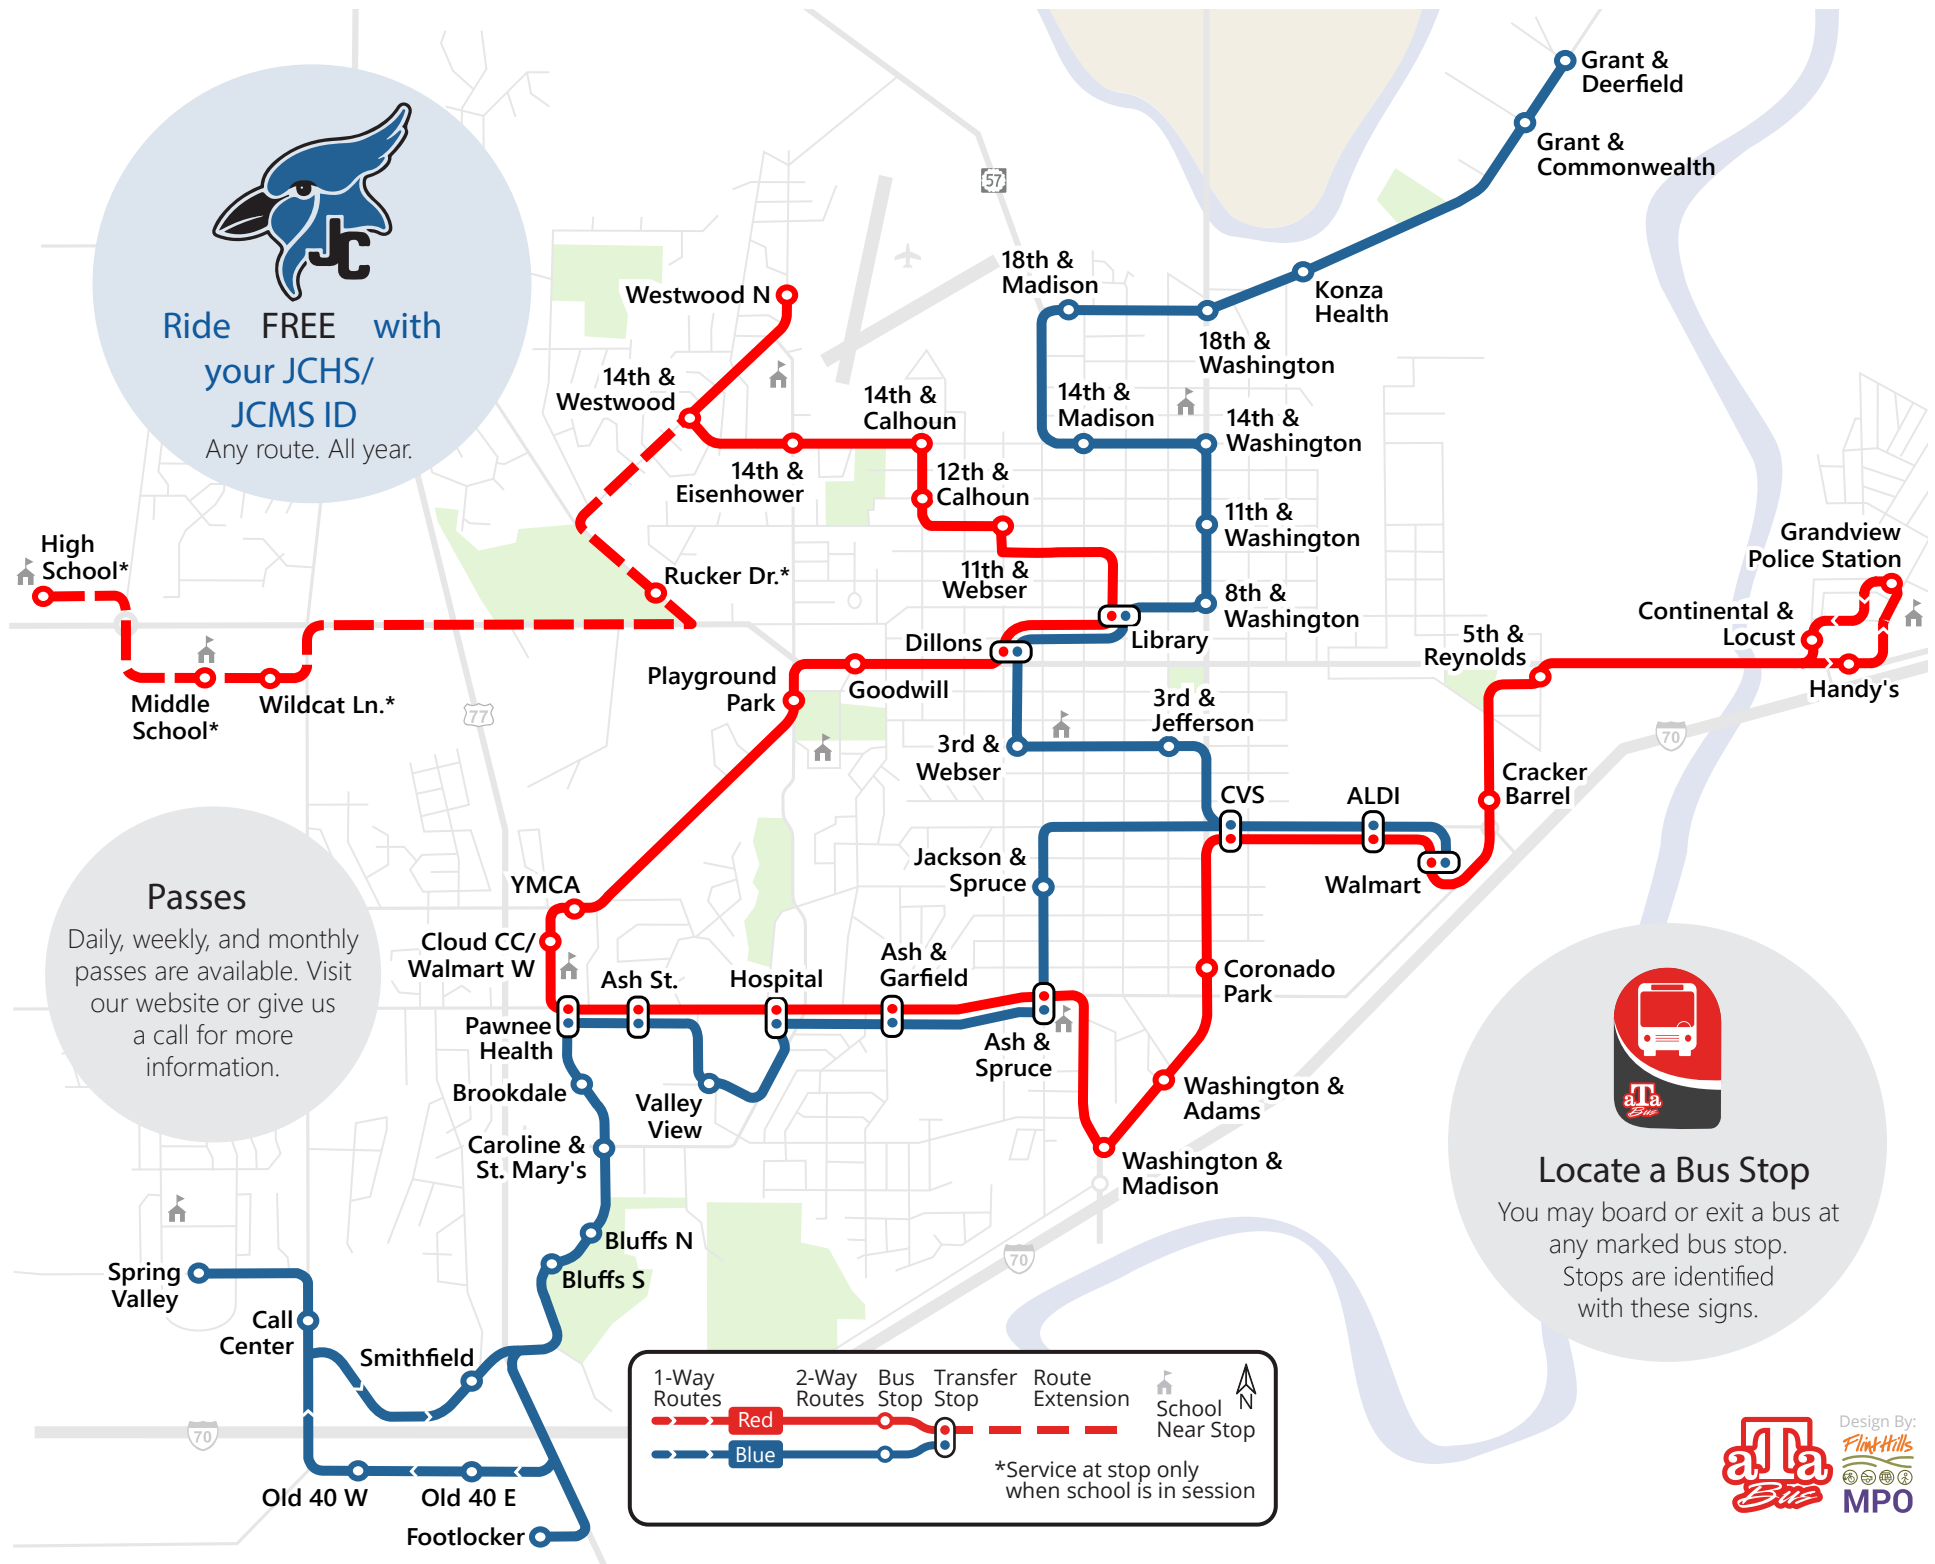

**Car seats** are available upon request.

**To Westwood/High School**

First Stop: Handy's at 6:20 a.m.  
Final Stop: Westwood N at 6:00 p.m.

- :20 ↓ ↑ :58 Handy's
- :22 ↓ ↑ :00 Grandview Police Station
- :23 ↓ ↑ :01 Continental & Locust
- :25 ↓ ↑ :55 5th & Reynolds
- :27 ↓ ↑ :53 Cracker Barrel
- :30 ↓ ↑ :51 Walmart *Transfer to Blue* ●
- :32 ↓ ↑ :49 ALDI
- :33 ↓ ↑ :48 CVS
- :35 ↓ ↑ :46 Coronado Park
- :37 ↓ ↑ :44 Washington & Adams
- :37 ↓ ↑ :44 Washington & Madison
- :40 ↓ ↑ :41 Ash & Jackson
- :41 ↓ ↑ :40 Ash & Garfield
- :43 ↓ ↑ :38 Hospital *Transfer to Blue* ●
- :44 ↓ ↑ :36 Ash St.
- :45 ↓ ↑ :35 Pawnee Health
- :46 ↓ ↑ :33 Cloud CC/Walmart W
- :47 ↓ ↑ :32 YMCA
- :49 ↓ ↑ :30 Playground Park
- :50 ↓ ↑ :28 Goodwill
- :52 ↓ ↑ :26 Dillons *Transfer to Blue* ●
- :54 ↓ ↑ :24 Library *Transfer to Blue* ●
- :56 ↓ ↑ :22 11th & Webster
- :57 ↓ ↑ :21 12th & Calhoun
- :57 ↓ ↑ :21 14th & Calhoun
- :58 ↓ ↑ :20 14th & Eisenhower
- :00 ↓ ↑ Westwood N

↑ :19 14th & Westwood

**To Grandview Plaza**

First Stop: 14th & Westwood N at 7:19 a.m.  
Final Stop: Continental & Locust at 7:03 p.m.

**Middle & High School Service**

Hourly 7-8 a.m. & 3-6 p.m. when school is in session

Junction City  
Public Transit

Bus map, schedule, and information

(785) 537-6345  
www.fhata.org

Update: January 2024

**To the Industrial Park**

First Stop: Grant & Deerfield at 6:30 a.m.  
Final Stop: Spring Valley at 6:20 p.m.

**To Grant Ave.**

First Stop: Spring Valley at 6:30 a.m.  
Final Stop: Grant & Deerfield at 6:13 p.m.