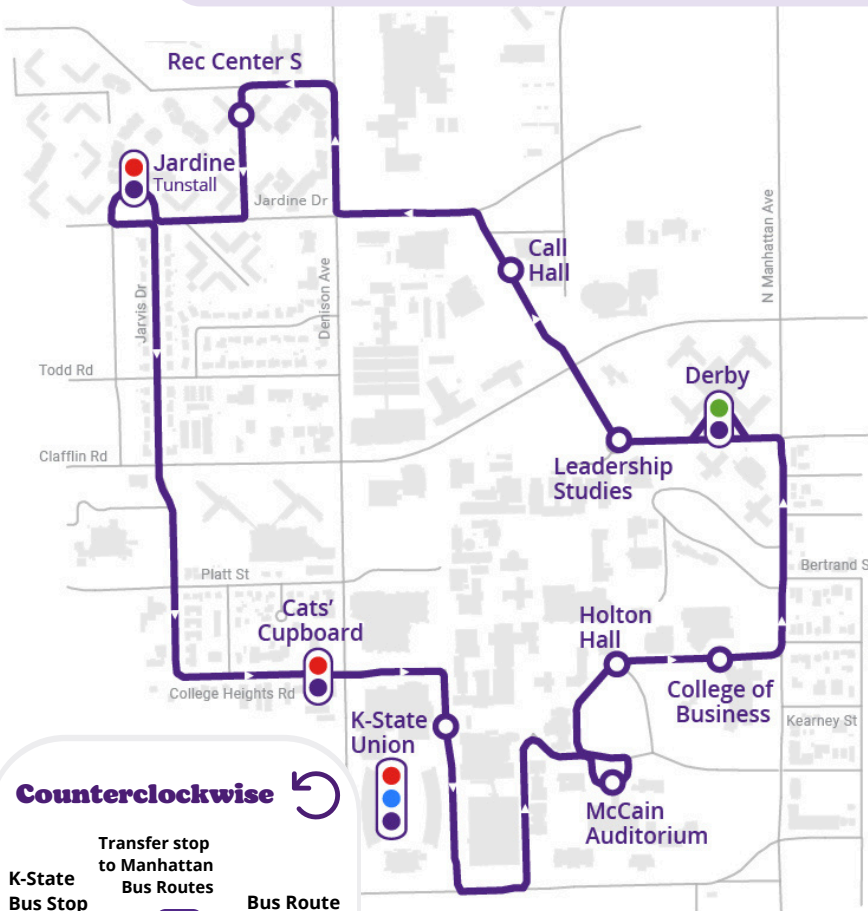

# K-State Park n' Ride Bus Routes | Information

**Counterclockwise** ↻

Transfer stop to Manhattan Bus Routes

**Map Guide**

- K-State Bus Stop
- Bus Route
- Park n' Ride
- Route 1
- Route 4
- Route 5

## Ride Free With Your K-State ID

The KSU Campus Routes are free for those with KSU ID and operate while school is in session. Simply show the bus driver your valid Wildcat ID when you board the bus.

The City Wide Fixed Routes will REQUIRE a paid fare.

First Stop: Jardine at **7:00 a.m.**  
Last Stop: Jardine at **6:55 p.m.**

:00	:30	↓	Jardine
:04	:34	●	Cats' Cupboard
:06	:36	●	Union
:10	:40	↓	McCain Auditorium
:12	:42	●	Holton Hall
:13	:43	●	College of Business
:17	:47	↓	Derby
:18	:48	●	Leadership Studies
:20	:50	●	Call Hall
:23	:53	↓	Rec Center S
:25	:55	●	Jardine

:15 :45 Each column represents full loop on route  
:16 :46  
:20 :50 Tip: The bottom of the first column continues at the top of the second column

Bus stops are identified with these signs. You may only board or exit a bus at a marked bus stop.