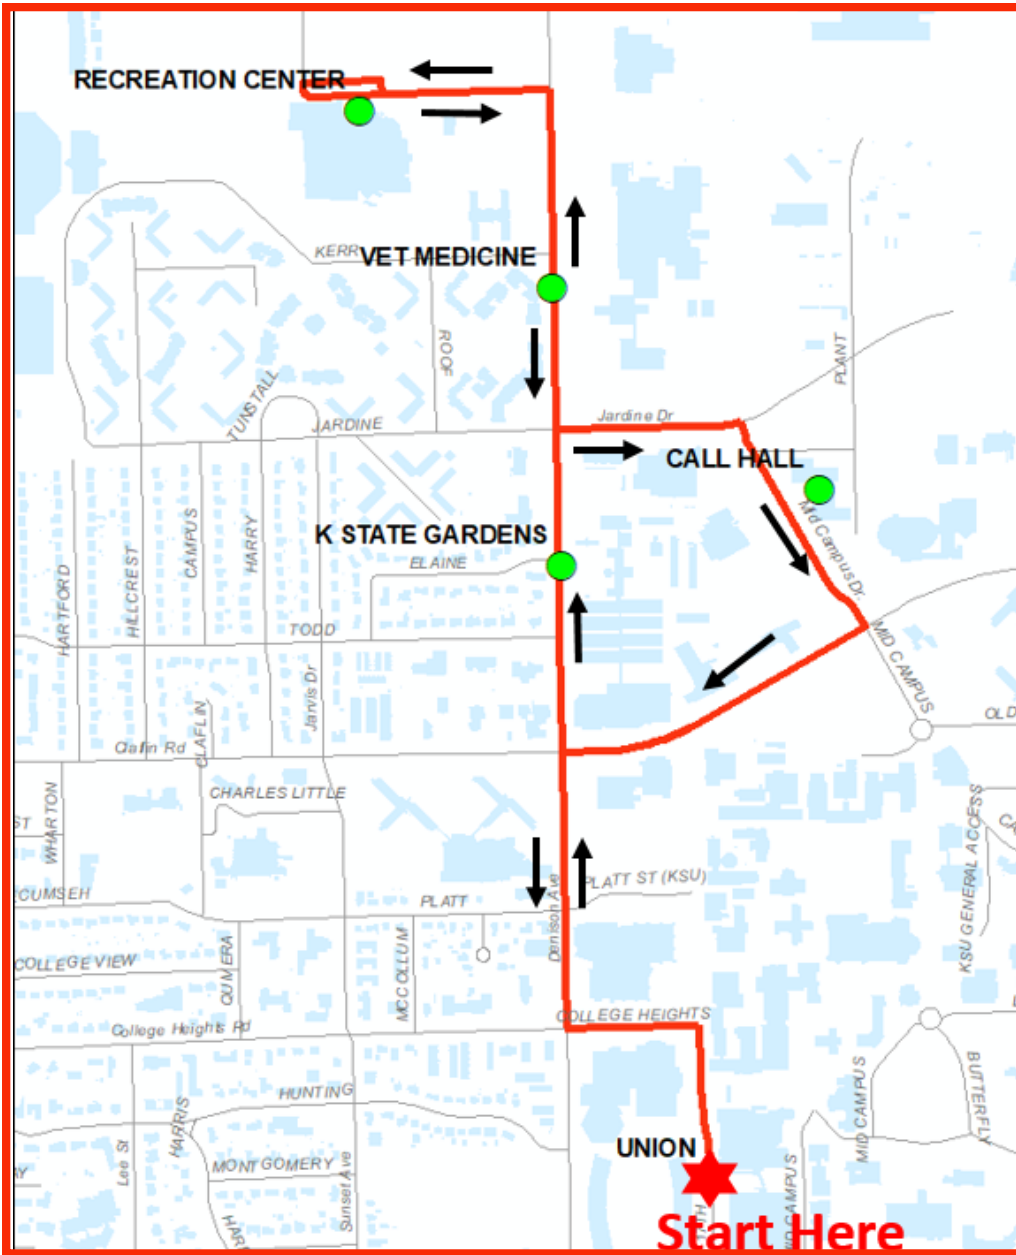

Denison Routes

Denison Route 1									
	FIRST ROUTE				10:00 - 2:00	LAST ROUTE			
KSU UNION	9:00	9:15	9:30	9:45	thru	2:00	2:15	2:30	2:45
KSU GARDENS	9:03	9:18	9:33	9:48	thru	2:03	2:18	2:33	2:48
KSU VET MEDICINE	9:04	9:19	9:34	9:49	thru	2:04	2:19	2:34	2:49
REC CENTER	9:05	9:20	9:35	9:50	thru	2:05	2:20	2:35	2:50
CALL HALL	9:08	9:23	9:38	9:53	thru	2:08	2:23	2:38	2:53
KSU UNION	9:11	9:26	9:41	9:56	thru	2:11	2:26	2:41	2:56
Denison Route 2									
	FIRST ROUTE				10:00 - 2:00	LAST ROUTE			
KSU UNION	9:07	9:22	9:37	9:52	thru	2:07	2:22	2:37	2:52
KSU GARDENS	9:10	9:25	9:40	9:55	thru	2:10	2:25	2:40	2:55
KSU VET MEDICINE	9:11	9:26	9:41	9:56	thru	2:11	2:26	2:41	2:56
REC CENTER	9:12	9:27	9:42	9:57	thru	2:12	2:27	2:42	2:57
CALL HALL	9:15	9:30	9:45	10:00	thru	2:15	2:30	2:45	3:00
KSU UNION	9:18	9:33	9:48	10:03	thru	2:18	2:33	2:48	3:03

**Route time tables are the same for every hour. Buses stop running at 3:00 pm.
Lunch Breaks - Route 1: 12:00pm -12:15pm, Route 2: 12:37pm -12:52pm.**