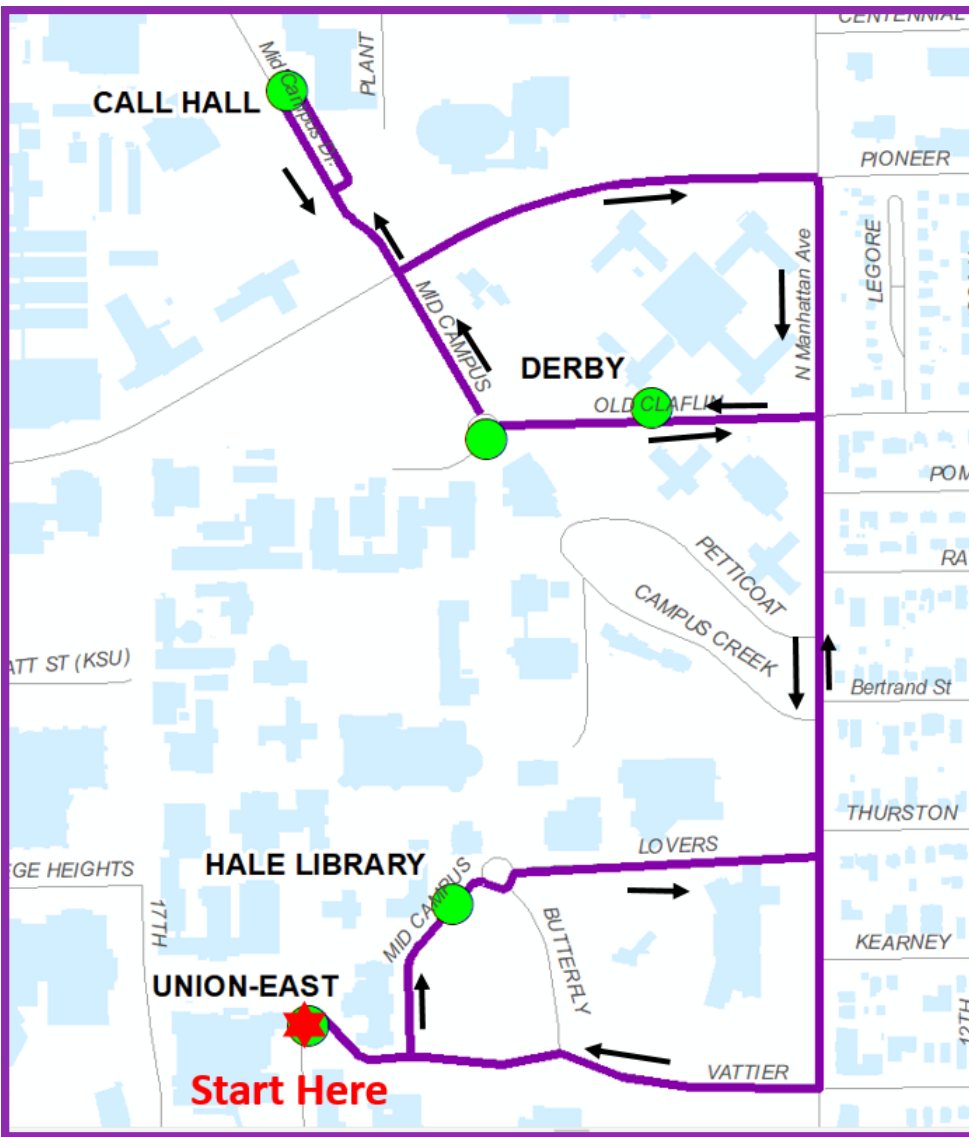

Mid Campus Routes

KSU Union East

Hale Library

Lead Studies

Call Hall

Derby

KSU Union East

Mid Campus Route 1									
	FIRST ROUTE				10:00 - 2:00	LAST ROUTE			
UNION-EAST	9:00	9:15	9:30	9:45	thru	2:00	2:15	2:30	2:45
HALE LIBRARY	9:01	9:16	9:31	9:46	thru	2:01	2:16	2:31	2:46
KSU-LEADERSHIP STUDIES	9:05	9:20	9:35	9:50	thru	2:05	2:20	2:35	2:50
CALL HALL	9:06	9:21	9:36	9:51	thru	2:06	2:21	2:36	2:51
DERBY	9:09	9:24	9:39	9:54	thru	2:09	2:24	2:39	2:54
UNION-EAST	9:15	9:30	9:45	10:00	thru	2:15	2:30	2:45	3:00
Mid Campus Route 2									
	FIRST ROUTE				10:00 - 2:00	LAST ROUTE			
UNION-EAST	9:07	9:22	9:37	9:52	thru	2:07	2:22	2:37	2:52
HALE LIBRARY	9:08	9:23	9:38	9:53	thru	2:08	2:23	2:38	2:53
KSU-LEADERSHIP STUDIES	9:12	9:27	9:42	9:57	thru	2:12	2:27	2:42	2:57
CALL HALL	9:13	9:28	9:43	9:58	thru	2:13	2:28	2:43	2:58
DERBY	9:16	9:31	9:46	10:01	thru	2:16	2:31	2:46	3:01
UNION-EAST	9:22	9:37	9:52	10:07	thru	2:22	2:37	2:52	3:07

Route time tables are the same for every hour. Buses stop running at 3:00 pm.

Lunch Breaks - Route 1: 12:15pm -12:30pm, Route 2: 11:52am -12:07pm.

Jardine Route

Jardine → Kramer Dining → Derby Dining → Call Hall → Jardine

**Route time tables are the same for every hour. Buses stop running at 3:00 pm.
Lunch Breaks - Route 1: 12:00pm -12:15pm, Route 2: 12:37pm -12:52pm.**

Grain Science Route

Lead Studies

Grain Science

Call Hall

Lead Studies

Grain Science Route

	FIRST ROUTE			10:00-2:00	LAST ROUTE		
LEAD STUDIES	9:00	9:15	9:30	thru	2:00	2:15	2:30
GRAIN SCIENCE	9:07	9:22	9:37	thru	2:07	2:22	2:37
CALL HALL	9:12	9:27	9:42	thru	2:12	2:27	2:42
LEAD STUDIES	9:15	9:30	9:45	thru	2:15	2:30	2:45