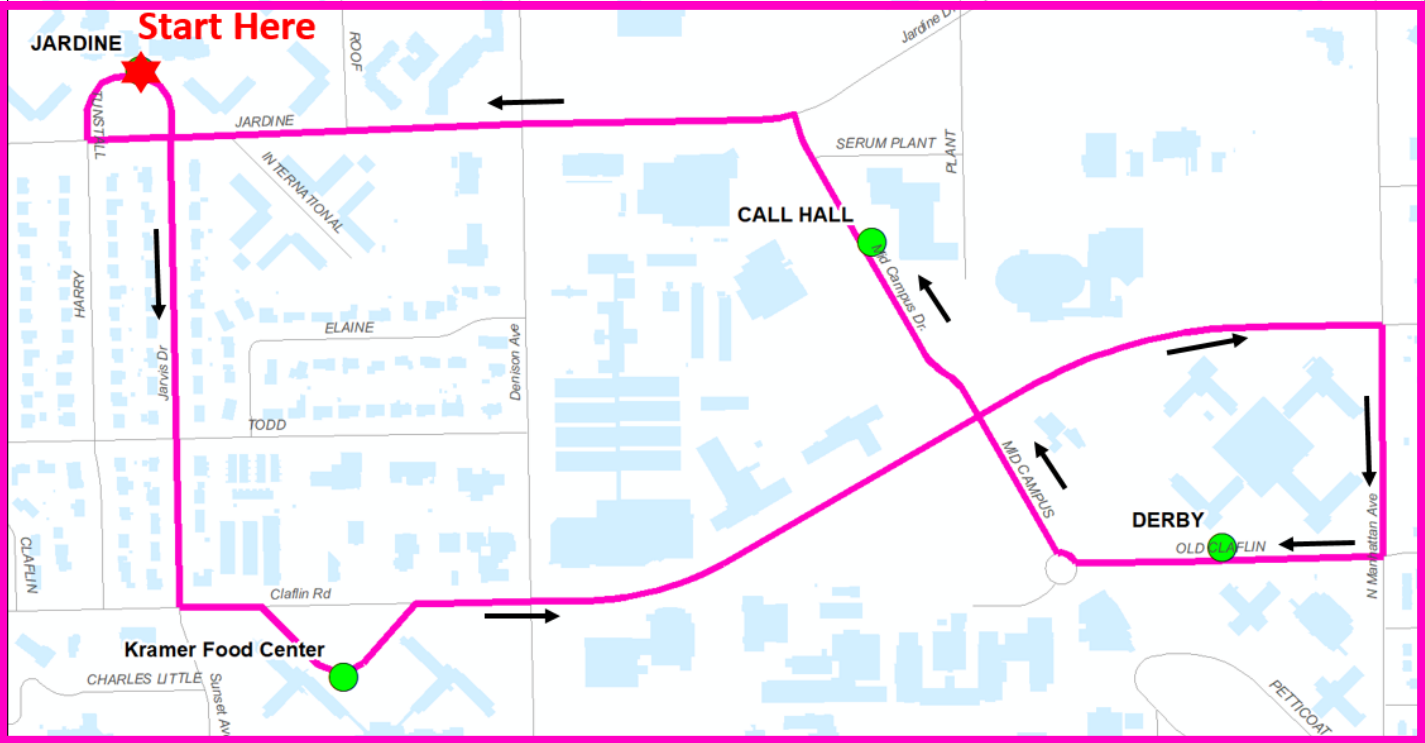

Mid Campus Routes

KSU Union East

Hale Library

Lead Studies

Call Hall

Derby

KSU Union East

Mid Campus Route 1									
	FIRST ROUTE				10:00 - 2:00	LAST ROUTE			
UNION-EAST	9:00	9:15	9:30	9:45	thru	2:00	2:15	2:30	2:45
HALE LIBRARY	9:01	9:16	9:31	9:46	thru	2:01	2:16	2:31	2:46
KSU-LEADERSHIP STUDIES	9:05	9:20	9:35	9:50	thru	2:05	2:20	2:35	2:50
CALL HALL	9:06	9:21	9:36	9:51	thru	2:06	2:21	2:36	2:51
DERBY	9:09	9:24	9:39	9:54	thru	2:09	2:24	2:39	2:54
UNION-EAST	9:15	9:30	9:45	10:00	thru	2:15	2:30	2:45	3:00
Mid Campus Route 2									
	FIRST ROUTE				10:00 - 2:00	LAST ROUTE			
UNION-EAST	9:07	9:22	9:37	9:52	thru	2:07	2:22	2:37	2:52
HALE LIBRARY	9:08	9:23	9:38	9:53	thru	2:08	2:23	2:38	2:53
KSU-LEADERSHIP STUDIES	9:12	9:27	9:42	9:57	thru	2:12	2:27	2:42	2:57
CALL HALL	9:13	9:28	9:43	9:58	thru	2:13	2:28	2:43	2:58
DERBY	9:16	9:31	9:46	10:01	thru	2:16	2:31	2:46	3:01
UNION-EAST	9:22	9:37	9:52	10:07	thru	2:22	2:37	2:52	3:07

Route time tables are the same for every hour. Buses stop running at 3:00 pm.

Lunch Breaks - Route 1: 12:15pm -12:30pm, Route 2: 11:52am -12:07pm.

Jardine Route

Jardine → Kramer Dining → Derby Dining → Call Hall → Jardine

**Route time tables are the same for every hour. Buses stop running at 3:00 pm.
Lunch Breaks - Route 1: 12:00pm -12:15pm, Route 2: 12:37pm -12:52pm.**

Grain Science Route

Lead Studies

Grain Science

Call Hall

Lead Studies

Grain Science Route

	FIRST ROUTE			10:00-2:00	LAST ROUTE		
LEAD STUDIES	9:00	9:15	9:30	thru	2:00	2:15	2:30
GRAIN SCIENCE	9:07	9:22	9:37	thru	2:07	2:22	2:37
CALL HALL	9:12	9:27	9:42	thru	2:12	2:27	2:42
LEAD STUDIES	9:15	9:30	9:45	thru	2:15	2:30	2:45