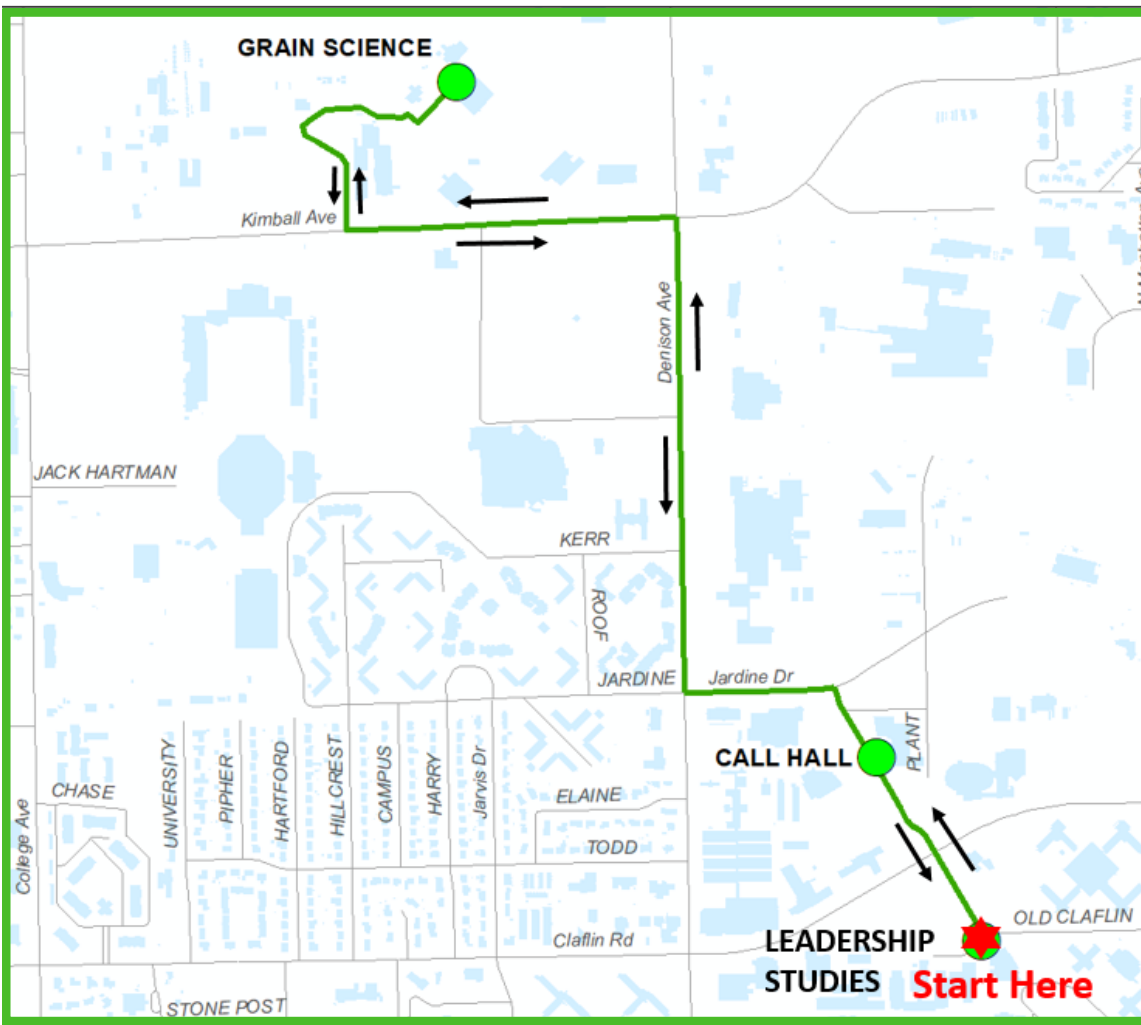

**Route time tables are the same for every hour. Buses stop running at 3:00 pm.
Lunch Break: 12:00pm - 12:15pm**

Visit our website to learn more about the ATA Bus services offered year-round in MHK!

Denison Routes

Denison Route 1									
	FIRST ROUTE				10:00 - 2:00	LAST ROUTE			
KSU UNION	9:00	9:15	9:30	9:45	thru	2:00	2:15	2:30	2:45
KSU GARDENS	9:03	9:18	9:33	9:48	thru	2:03	2:18	2:33	2:48
KSU VET MEDICINE	9:04	9:19	9:34	9:49	thru	2:04	2:19	2:34	2:49
REC CENTER	9:05	9:20	9:35	9:50	thru	2:05	2:20	2:35	2:50
CALL HALL	9:08	9:23	9:38	9:53	thru	2:08	2:23	2:38	2:53
KSU UNION	9:11	9:26	9:41	9:56	thru	2:11	2:26	2:41	2:56
Denison Route 2									
	FIRST ROUTE				10:00 - 2:00	LAST ROUTE			
KSU UNION	9:07	9:22	9:37	9:52	thru	2:07	2:22	2:37	2:52
KSU GARDENS	9:10	9:25	9:40	9:55	thru	2:10	2:25	2:40	2:55
KSU VET MEDICINE	9:11	9:26	9:41	9:56	thru	2:11	2:26	2:41	2:56
REC CENTER	9:12	9:27	9:42	9:57	thru	2:12	2:27	2:42	2:57
CALL HALL	9:15	9:30	9:45	10:00	thru	2:15	2:30	2:45	3:00
KSU UNION	9:18	9:33	9:48	10:03	thru	2:18	2:33	2:48	3:03

**Route time tables are the same for every hour. Buses stop running at 3:00 pm.
Lunch Breaks - Route 1: 12:00pm -12:15pm, Route 2: 12:37pm -12:52pm.**

Grain Science Route

Lead Studies

Grain Science

Call Hall

Lead Studies

Grain Science Route

	FIRST ROUTE			10:00-2:00	LAST ROUTE		
LEAD STUDIES	9:00	9:15	9:30	thru	2:00	2:15	2:30
GRAIN SCIENCE	9:07	9:22	9:37	thru	2:07	2:22	2:37
CALL HALL	9:12	9:27	9:42	thru	2:12	2:27	2:42
LEAD STUDIES	9:15	9:30	9:45	thru	2:15	2:30	2:45