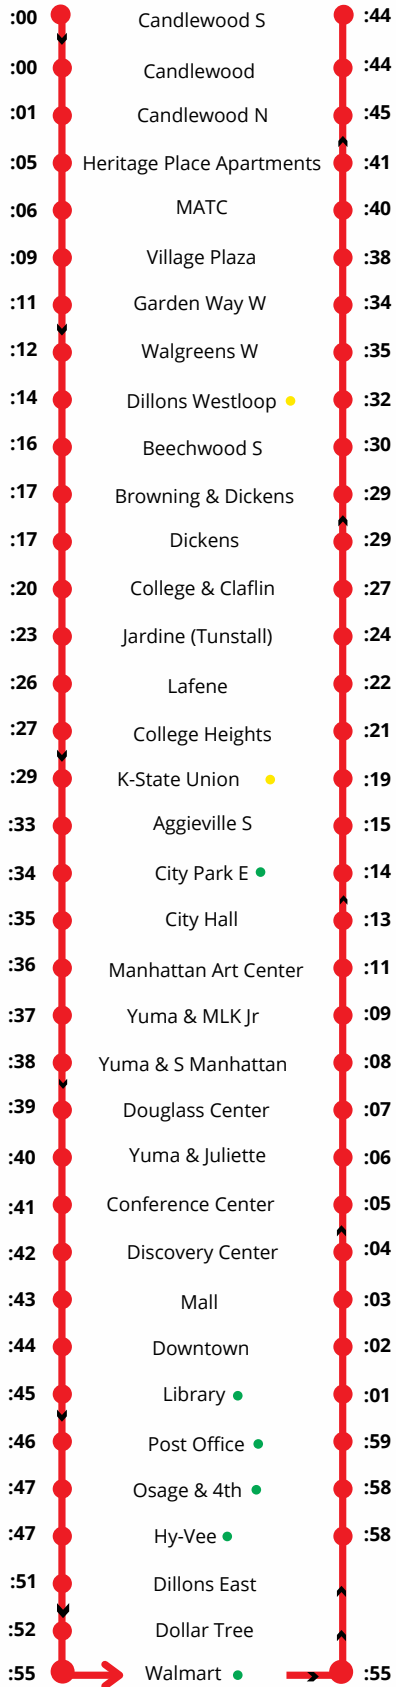

1

First Stop 1A: Candlewood S at 9:00 am
Final Stop 1A: Candlewood N at 6:45 pm

First Stop 1B: Walmart at 8:55 am
Final Stop 1B: Walmart at 6:55 pm

3

First Stop: Dillons Westloop at 9:00 am
Final Stop: Dillons Westloop at 6:54 pm

**ROUTE 3
CURRENTLY NOT
RUNNING ON
SATURDAYS**

4

First Stop: Walmart at 9:00 am
Final Stop: Walmart at 6:48 pm

Map Guide

:27 Time after the hour that the bus arrives at the stop
Ex. 8:27am 11:27am 2:27pm 5:27pm

Direction the Bus is headed (which stops are next)
Ex. ▼ Bus is going toward the Post Office

Download the app "Transit" to view the buses in real time, map your route, and purchase your fare

Find out where you can transfer to a different route

● - R1	● - R3	● - R4
● - R5	● - KSU	● - K18

Scan this Code to learn about fares, services, and riding ATA Bus
call: **785-537-6345** visit: **www.fhata.org**