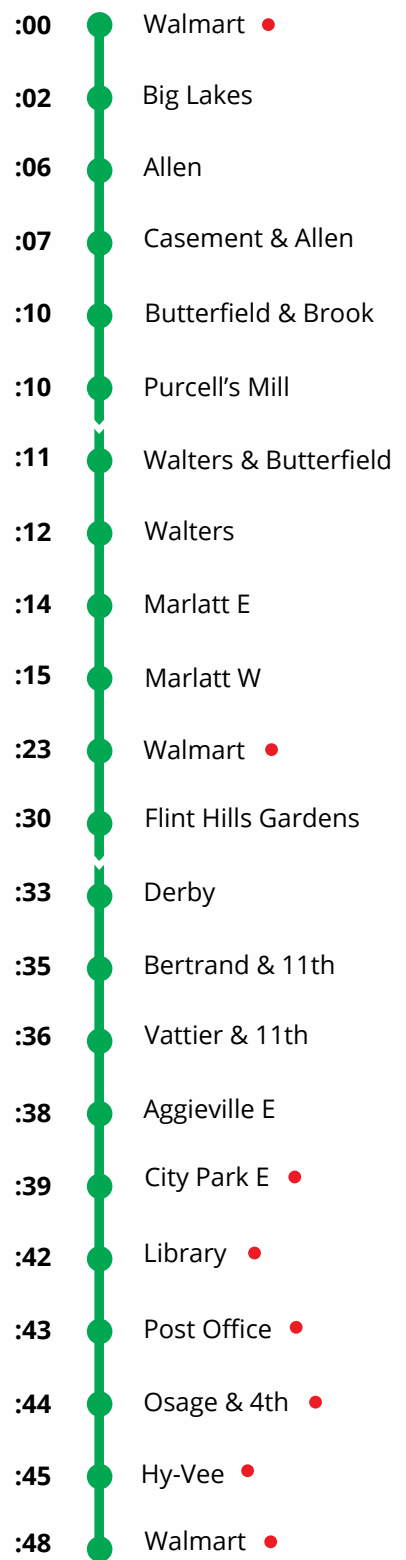

1

First Stop 1A: Candlewood S at 9:00 am
Final Stop 1A: Candlewood N at 6:45 pm

First Stop 1B: Walmart at 8:55 am
Final Stop 1B: Walmart at 6:55 pm

3

First Stop: Dillons Westloop at 9:00 am
Final Stop: Dillons Westloop at 6:54 pm

**ROUTE 3
CURRENTLY NOT
RUNNING ON
SATURDAYS**

4

First Stop: Walmart at 9:00 am
Final Stop: Walmart at 6:48 pm

Map Guide

:27 Time after the hour that the bus arrives at the stop
Ex. 8:27am 11:27am 2:27pm 5:27pm

Direction the Bus is headed (which stops are next)
Ex. ▼ Bus is going toward the Post Office

Download the app "Transit" to view the buses in real time, map your route, and purchase your fare

Find out where you can transfer to a different route

● - R1	● - R3	● - R4
● - R5	● - KSU	● - K18

Scan this Code to learn about fares, services, and riding ATA Bus
call: **785-537-6345** visit: **www.fhata.org**