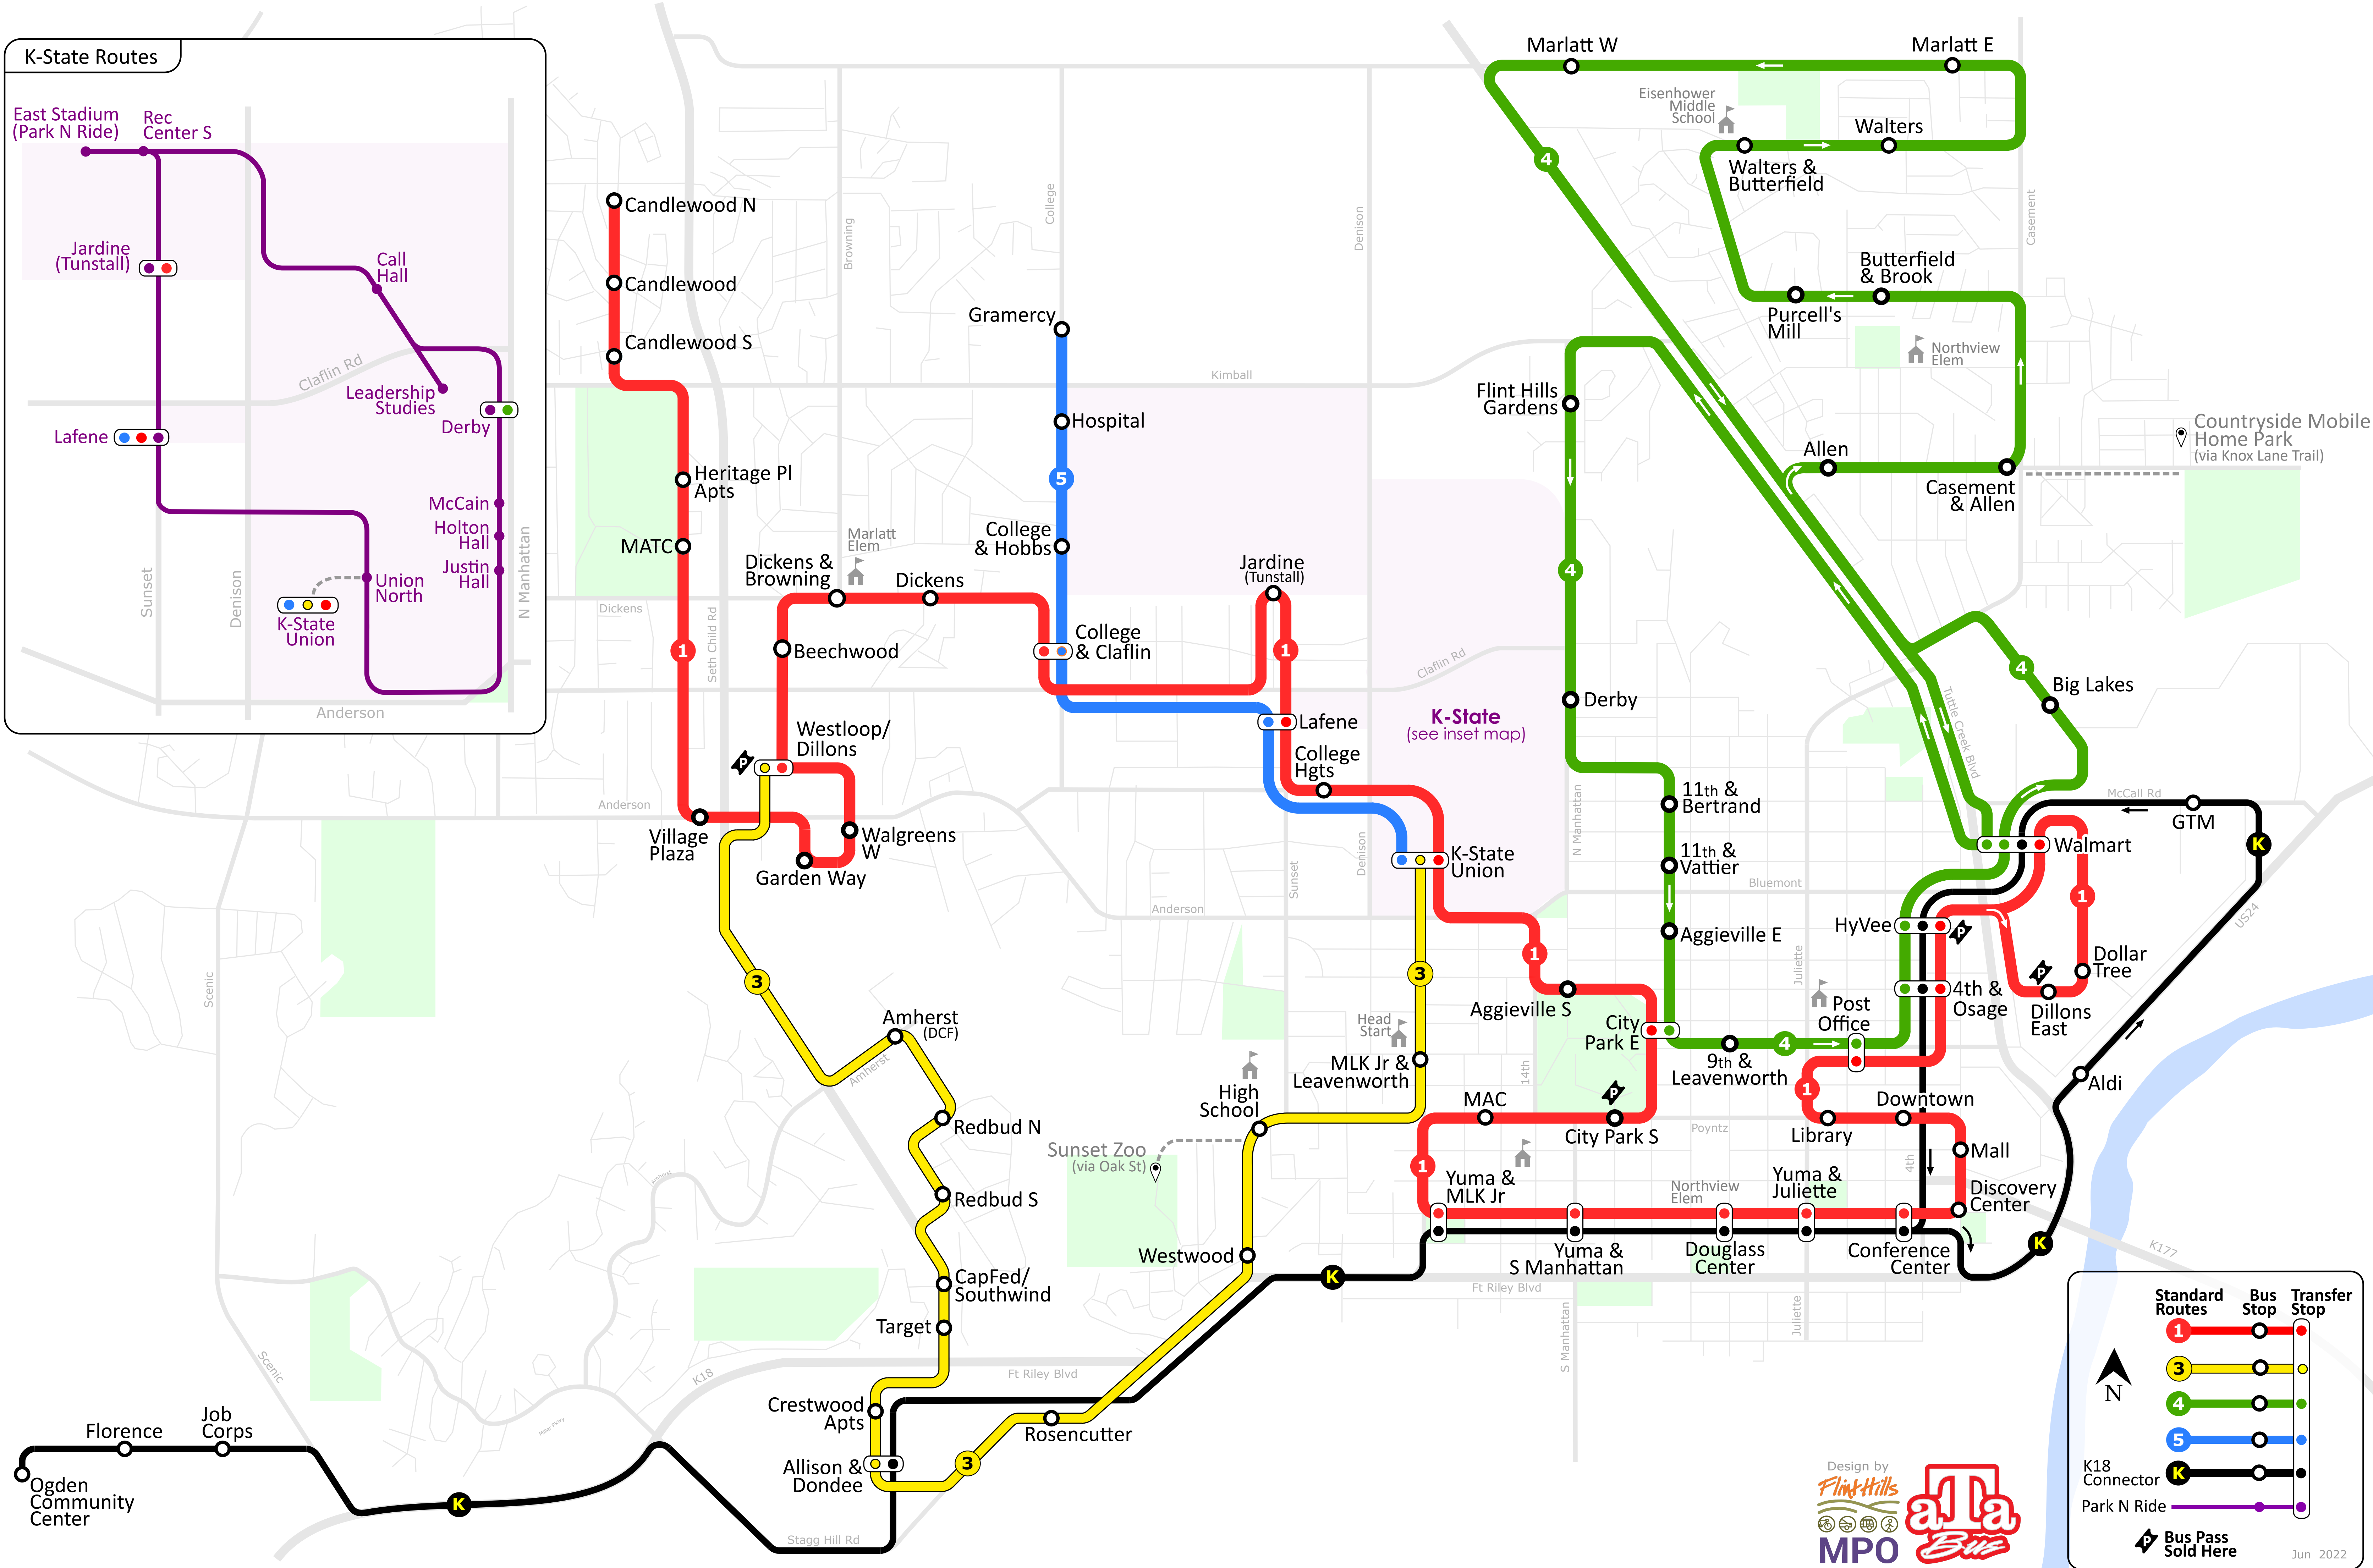

**K-State Routes**

**Standard Routes**

- 1** (Red line)
- 3** (Yellow line)
- 4** (Green line)
- 5** (Blue line)
- K** (Black line)

**Bus Stop** (White circle with black outline)

**Transfer Stop** (Red circle with white outline)

**K18 Connector** (Black line with white circle)

**Park N Ride** (Purple line with white circle)

**Bus Pass Sold Here** (Icon of a bus stop)

Jun 2022