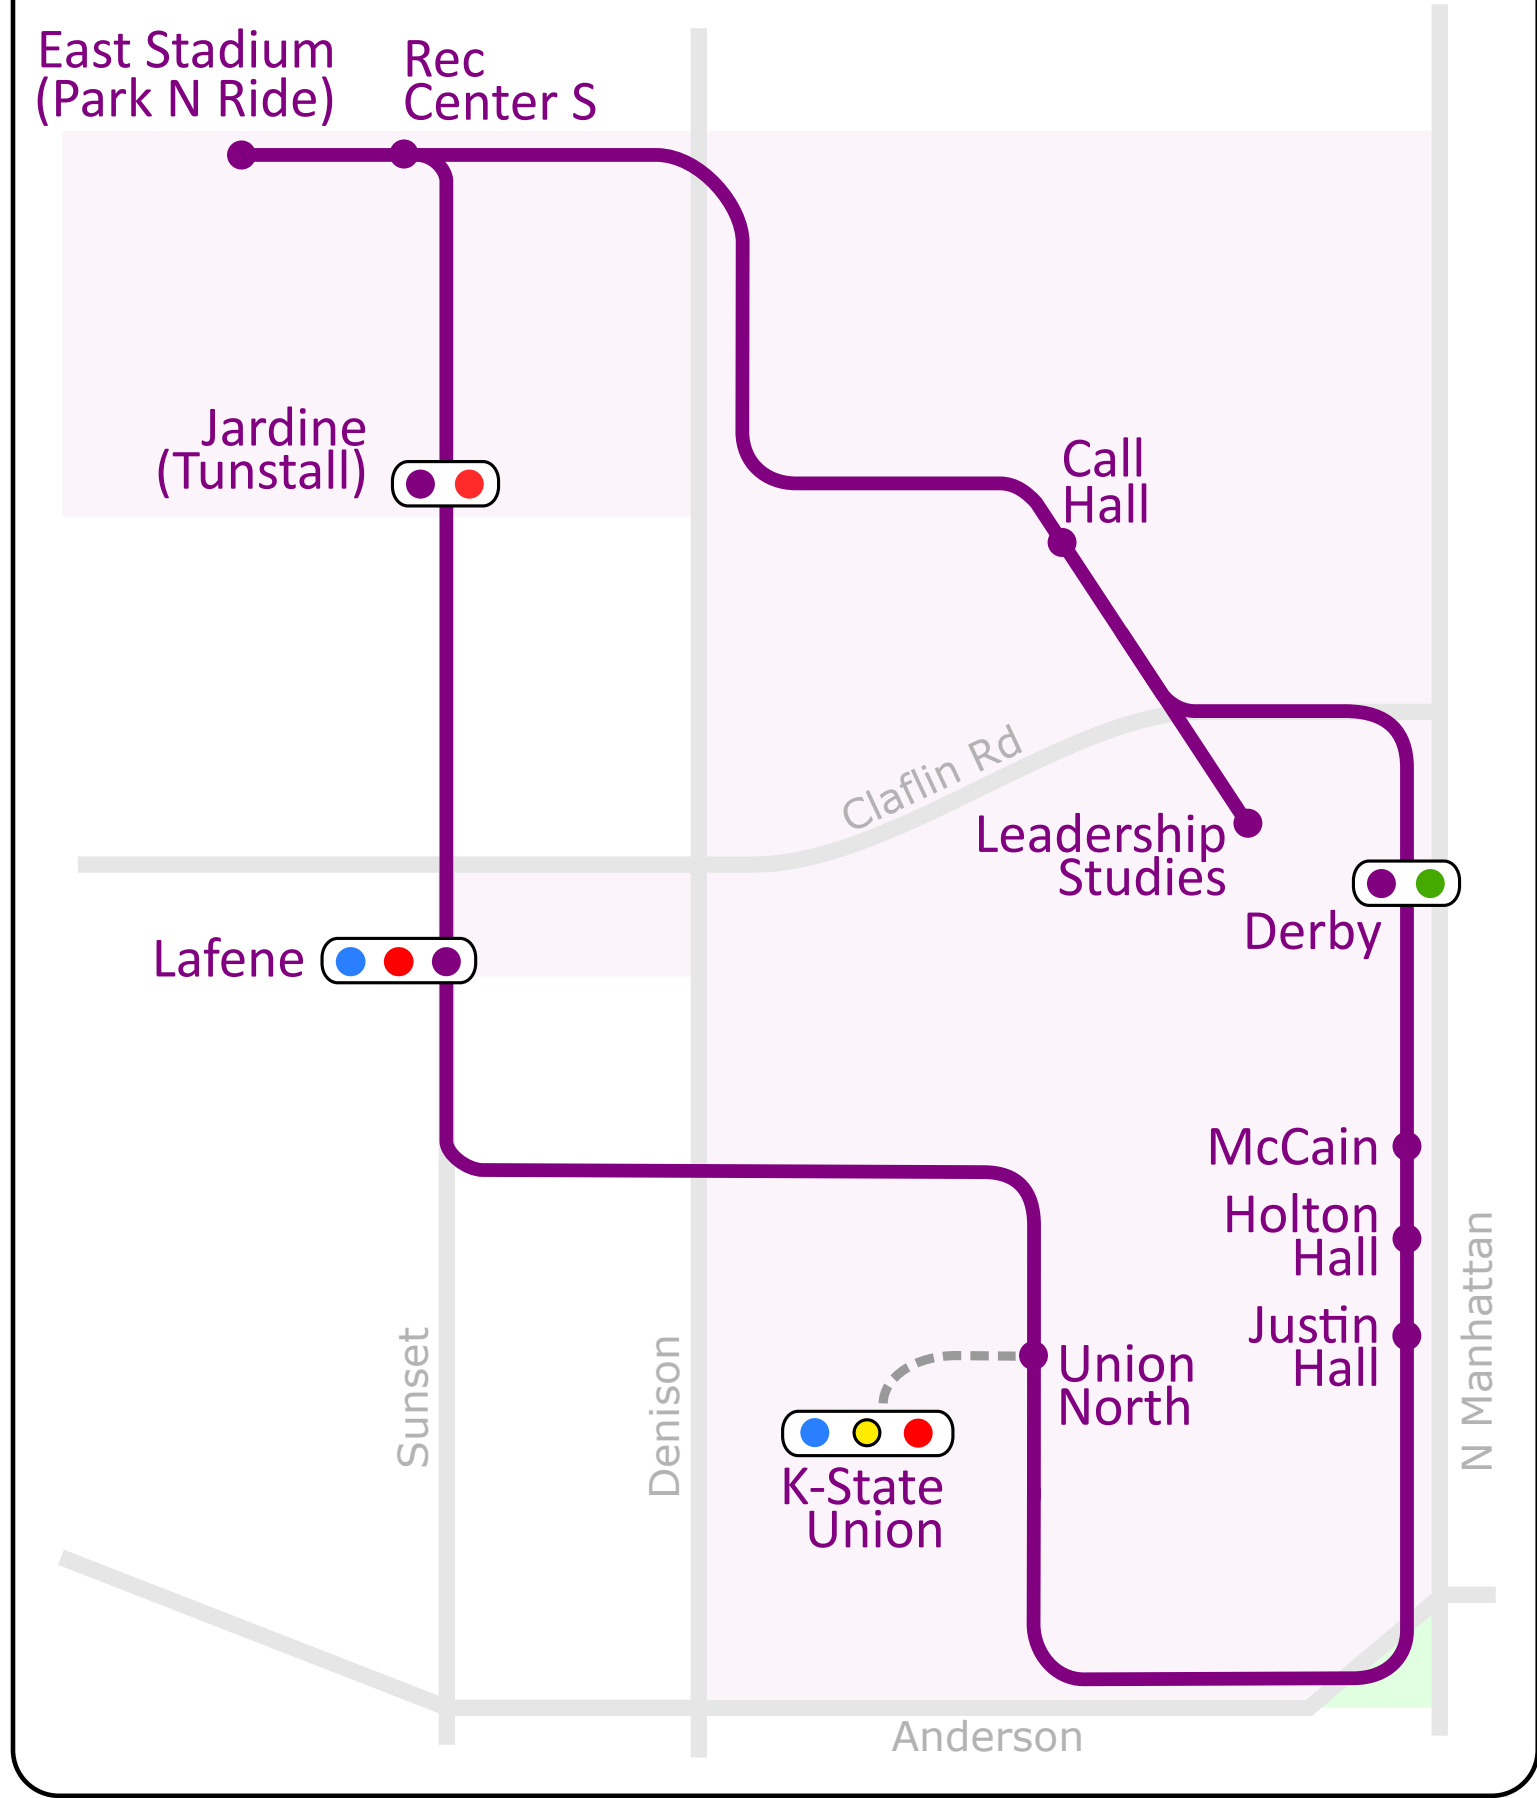

**K-State Routes**

**Standard Routes**

- 1** (Red line)
- 3** (Yellow line)
- 4** (Green line)
- 5** (Blue line)
- K** (Black line)

**Bus Stop** (White circle with black outline)

**Transfer Stop** (Red circle with white outline)

**K18 Connector** (Black line with white circle)

**Park N Ride** (Purple line with white circle)

**Bus Pass Sold Here** (Icon of a bus stop)

Jun 2022